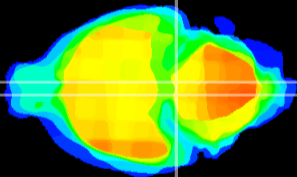

Coronal

Sagittal-R

Sagittal-L

ViBrism: CX12618
Horizontal

Pn