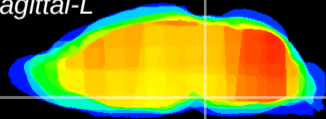

Coronal

Sagittal-R

Sagittal-L

ViBrism: CX12618
Horizontal

Pn