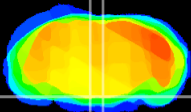

Coronal

Sagittal-R

Sagittal-L

ViBrism: CX12618
Horizontal

Pn