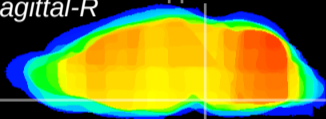

Coronal

Sagittal-R

Sagittal-L

ViBrism: CX12618
Horizontal

Pn