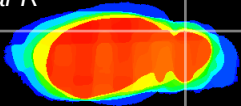

Coronal

Sagittal-R

Sagittal-L

ViBrism: CX12620
Horizontal

Cb lobe