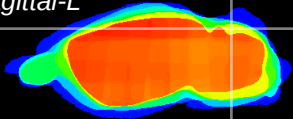

Coronal

Sagittal-R

Sagittal-L

ViBrism: CX12620
Horizontal

Cb lobe