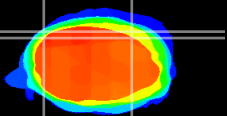

Coronal

Sagittal-R

Sagittal-L

ViBrism: CX12620
Horizontal

Cb lobe