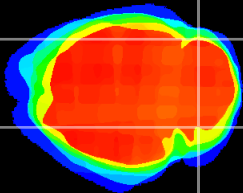

Coronal

Sagittal-R

Sagittal-L

ViBrism: CX12620
Horizontal

Cb lobe