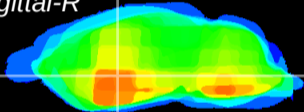

Coronal

Sagittal-R

Sagittal-L

ViBrism: CX12622
Horizontal

GP