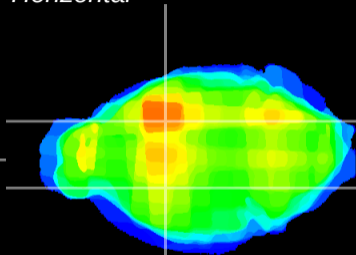

Coronal

Sagittal-R

Sagittal-L

ViBrism: CX12622
Horizontal

GP