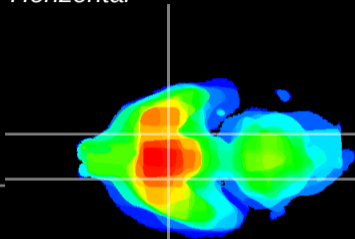

Coronal

Sagittal-R

Sagittal-L

ViBrisM: CX12622
Horizontal

S0