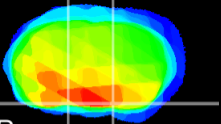

Coronal

Sagittal-R

Sagittal-L

ViBrisM: CX12622
Horizontal

S0