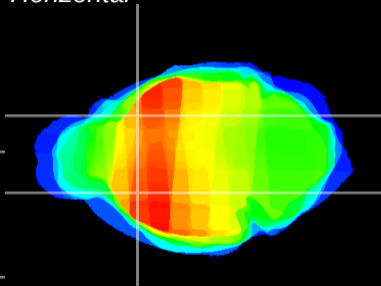

Coronal

Sagittal-R

Sagittal-L

ViBrisM: CX12624
Horizontal

CPU lateral