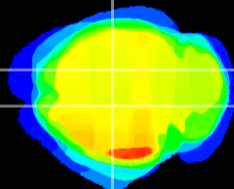

Coronal

Sagittal-R

Sagittal-L

ViBrism: CX12627
Horizontal

CA1