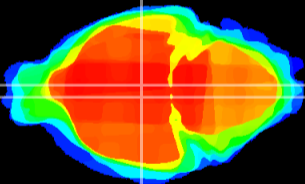

Coronal

Sagittal-R

Sagittal-L

ViBrism: CX12628
Horizontal

DM