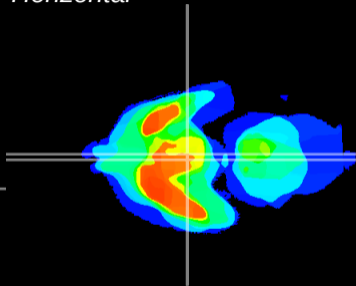

Coronal

Sagittal-R

Sagittal-L

ViBrism: CX12630
Horizontal

Arc