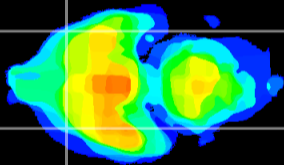

Coronal

Sagittal-R

Sagittal-L

ViBrism: CX12631
Horizontal

Pir