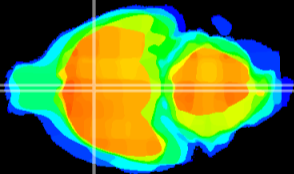

Coronal

Sagittal-R

Sagittal-L

ViBriSM: CX12634
Horizontal

MPA