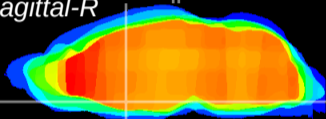

Coronal

Sagittal-R

Sagittal-L

ViBriSM: CX12634
Horizontal

MPA