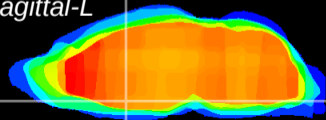

Coronal

Sagittal-R

Sagittal-L

ViBriSM: CX12634
Horizontal

MPA