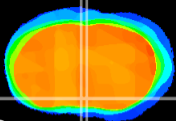

Coronal

Sagittal-R

Sagittal-L

ViBriSM: CX12634
Horizontal

MPA