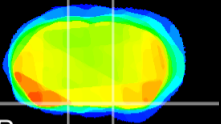

Coronal

Sagittal-R

Sagittal-L

ViBriSm: CX12636
Horizontal

S0