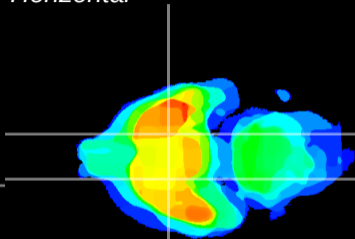

Coronal

Sagittal-R

Sagittal-L

ViBriSm: CX12636
Horizontal

S0