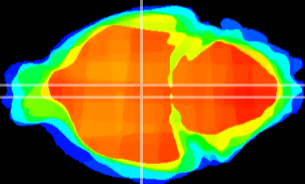

Coronal

Sagittal-R

Sagittal-L

ViBrism: CX12637
Horizontal

DM