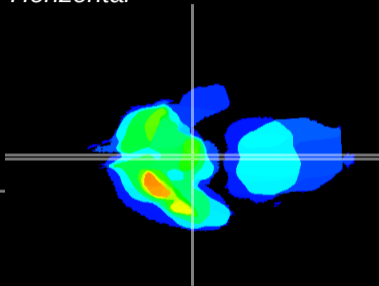

Coronal

Sagittal-R

Sagittal-L

ViBrism: CX12637
Horizontal

ME