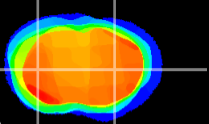

Coronal

Sagittal-R

Sagittal-L

ViBris: CX12639
Horizontal

CPU lateral