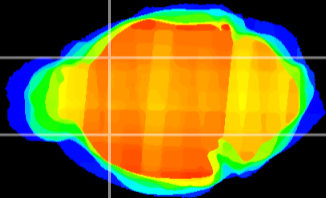

Coronal

Sagittal-R

Sagittal-L

ViBris: CX12639
Horizontal

CPU lateral