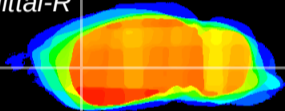

Coronal

Sagittal-R

Sagittal-L

ViBris: CX12639
Horizontal

CPU lateral