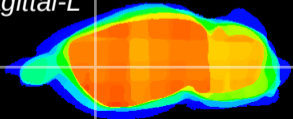

Coronal

Sagittal-R

Sagittal-L

ViBris: CX12639
Horizontal

CPU lateral