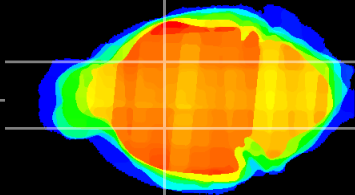

Coronal

Sagittal-R

Sagittal-L

ViBrism: CX12639
Horizontal

GP