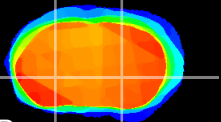

Coronal

Sagittal-R

Sagittal-L

ViBrism: CX12639
Horizontal

GP