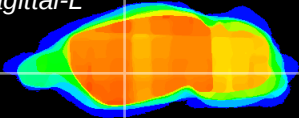

Coronal

Sagittal-R

Sagittal-L

ViBrism: CX12639
Horizontal

GP