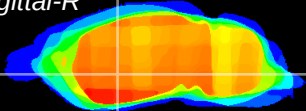

Coronal

Sagittal-R

Sagittal-L

ViBrism: CX12639
Horizontal

GP