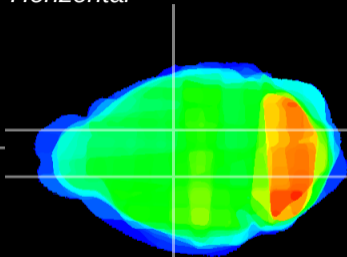

Coronal

Sagittal-R

Sagittal-L

ViBriSM: CX12640
Horizontal

VA/VL