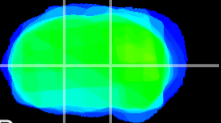

Coronal

Sagittal-R

Sagittal-L

ViBriSM: CX12640
Horizontal

VA/VL