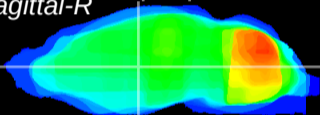

Coronal

Sagittal-R

Sagittal-L

ViBriSM: CX12640
Horizontal

VA/VL