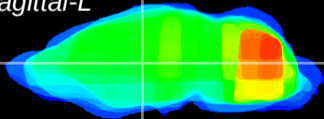

Coronal

Sagittal-R

Sagittal-L

ViBriSM: CX12640
Horizontal

VA/VL