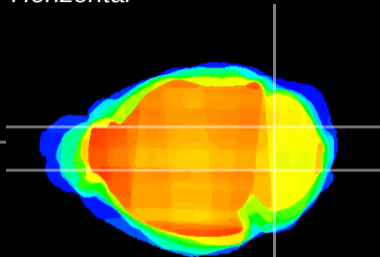

Coronal

Sagittal-R

Sagittal-L

ViBrism: CX12641
Horizontal

Cb nucleus