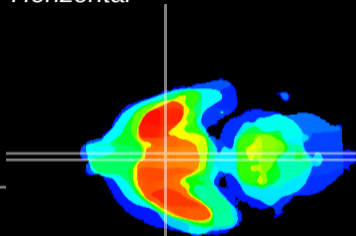

Coronal

Sagittal-R

Sagittal-L

ViBris: CX12641
Horizontal

SCN