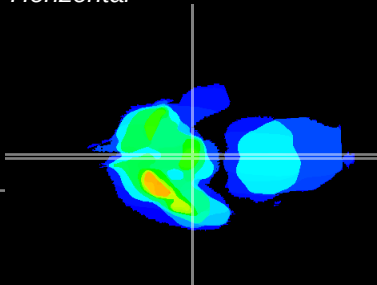

Coronal

Sagittal-R

Sagittal-L

ViBrism: CX12647
Horizontal

ME