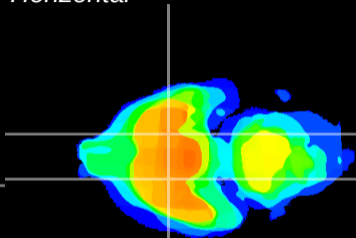

Coronal

Sagittal-R

Sagittal-L

ViBrism: CX12647
Horizontal

S0