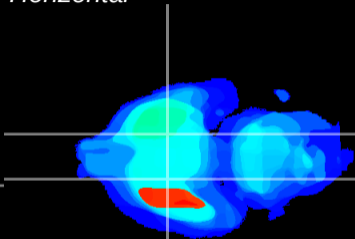

Coronal

Sagittal-R

Sagittal-L

ViBrism: CX12649
Horizontal

S0