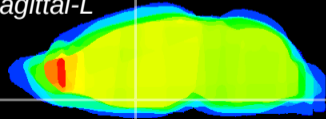

Coronal

Sagittal-R

Sagittal-L

ViBrism: CX12650
Horizontal

SPa ventral