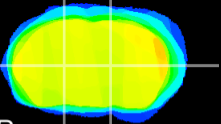

Coronal

Sagittal-R

Sagittal-L

ViBriSm: CX12650
Horizontal

VA/VL