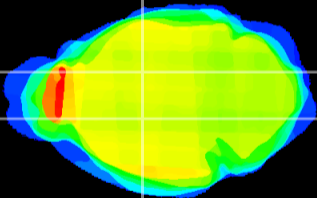

Coronal

Sagittal-R

Sagittal-L

ViBriSm: CX12650
Horizontal

VA/VL