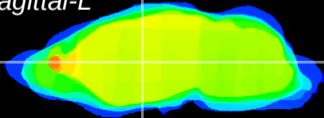

Coronal

Sagittal-R

Sagittal-L

ViBriSm: CX12650
Horizontal

VA/VL