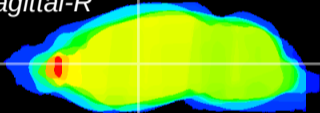

Coronal

Sagittal-R

Sagittal-L

ViBriSm: CX12650
Horizontal

VA/VL