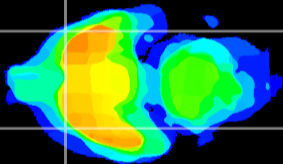

Coronal

Sagittal-R

Sagittal-L

ViBrism: CX12651
Horizontal

Pir