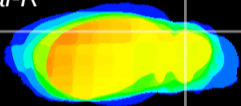

Coronal

Sagittal-R

Sagittal-L

ViBrism: CX12652
Horizontal

Cb lobe