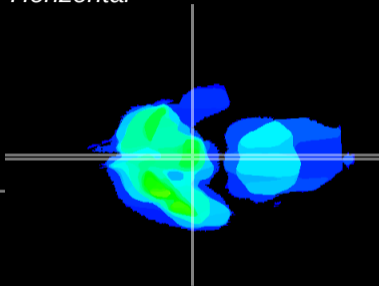

Coronal

Sagittal-R

Sagittal-L

ViBrism: CX12653
Horizontal

ME