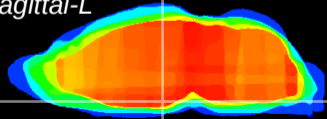

Coronal

Sagittal-R

Sagittal-L

ViBrism: CX12660
Horizontal

VMH