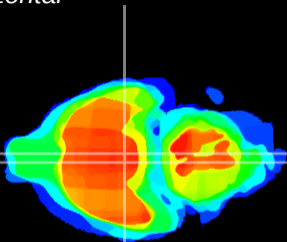

Coronal

Sagittal-R

Sagittal-L

ViBrism: CX12660
Horizontal

VMH