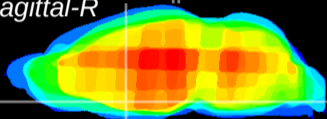

Coronal

Sagittal-R

Sagittal-L

ViBrism: CX12662
Horizontal

MPA