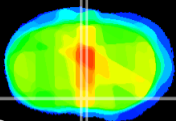

Coronal

Sagittal-R

Sagittal-L

ViBrism: CX12662
Horizontal

MPA