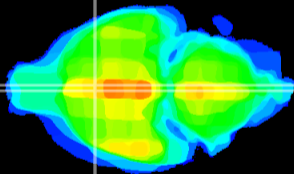

Coronal

Sagittal-R

Sagittal-L

ViBrism: CX12662
Horizontal

MPA