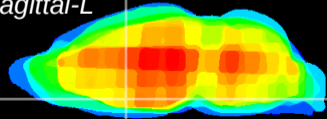

Coronal

Sagittal-R

Sagittal-L

ViBrism: CX12662
Horizontal

MPA