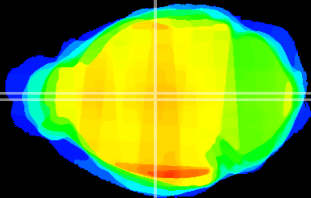

Coronal

Sagittal-R

Sagittal-L

ViBrism: CX12663
Horizontal

MD