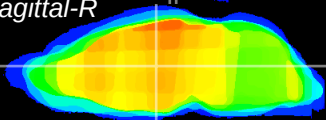

Coronal

Sagittal-R

Sagittal-L

ViBrism: CX12663
Horizontal

MD