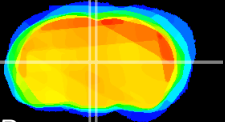

Coronal

Sagittal-R

Sagittal-L

ViBrism: CX12663
Horizontal

MD