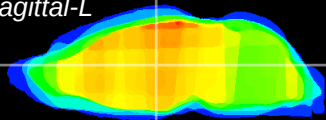

Coronal

Sagittal-R

Sagittal-L

ViBrism: CX12663
Horizontal

MD