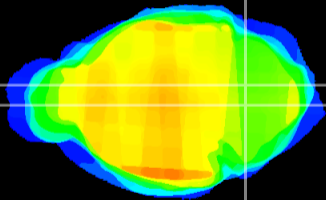

Coronal

Sagittal-R

Sagittal-L

ViBrism: CX12663
Horizontal

MVe