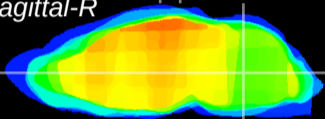

Coronal

Sagittal-R

Sagittal-L

ViBrism: CX12663
Horizontal

MVe