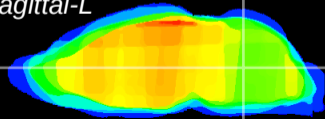

Coronal

Sagittal-R

Sagittal-L

ViBrism: CX12663
Horizontal

MVe