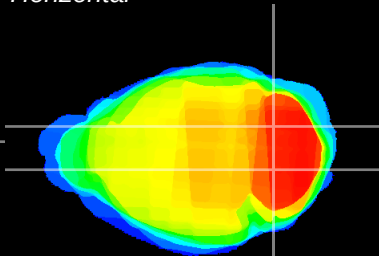

*Coronal*

*Sagittal-R*

*Sagittal-L*

ViBrism: CX12664  
*Horizontal*

Cb nucleus