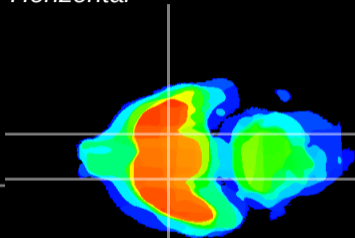

Coronal

Sagittal-R

Sagittal-L

ViBriSm: CX12665
Horizontal

S0