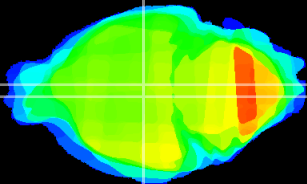

Coronal

Sagittal-R

Sagittal-L

ViBrism: CX12666
Horizontal

DM