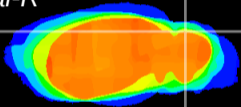

Coronal

Sagittal-R

Sagittal-L

ViBrism: CX12670
Horizontal

Cb lobe