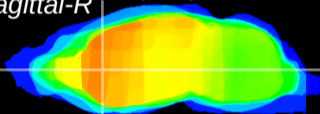

Coronal

Sagittal-R

Sagittal-L

ViBris: CX12674
Horizontal

CPU medial