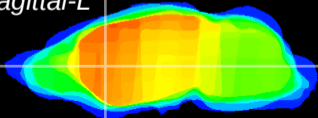

Coronal

Sagittal-R

Sagittal-L

ViBris: CX12674
Horizontal

CPU medial