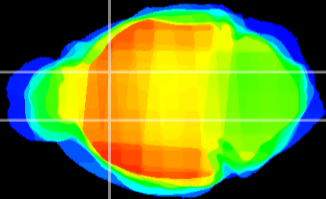

Coronal

Sagittal-R

Sagittal-L

ViBris: CX12674
Horizontal

CPU medial