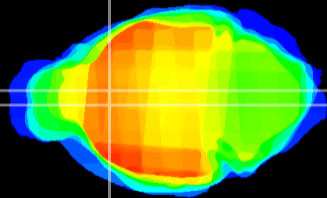

Coronal

Sagittal-R

Sagittal-L

ViBrisM: CX12674
Horizontal

LS