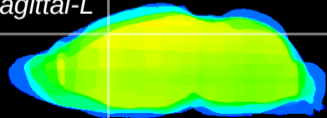

Coronal

Sagittal-R

Sagittal-L

ViBrism: CX12677
Horizontal

Cx motor