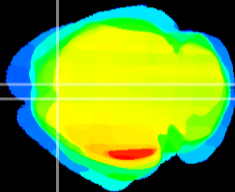

Coronal

Sagittal-R

Sagittal-L

ViBrism: CX12677
Horizontal

Cx motor