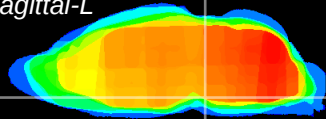

Coronal

Sagittal-R

Sagittal-L

ViBrism: CX12678
Horizontal

Pn