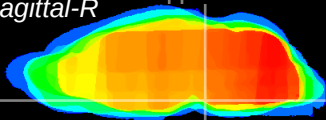

Coronal

Sagittal-R

Sagittal-L

ViBrism: CX12678
Horizontal

Pn