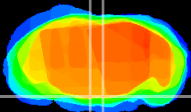

Coronal

Sagittal-R

Sagittal-L

ViBrism: CX12678
Horizontal

Pn