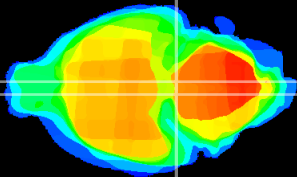

Coronal

Sagittal-R

Sagittal-L

ViBrism: CX12678
Horizontal

Pn