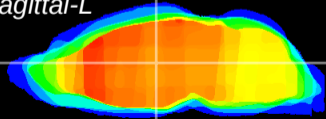

Coronal

Sagittal-R

Sagittal-L

ViBrism: CX12681
Horizontal

MD