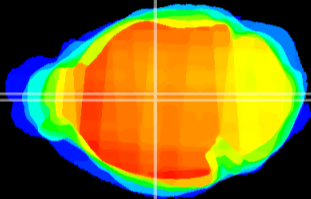

Coronal

Sagittal-R

Sagittal-L

ViBrism: CX12681
Horizontal

MD