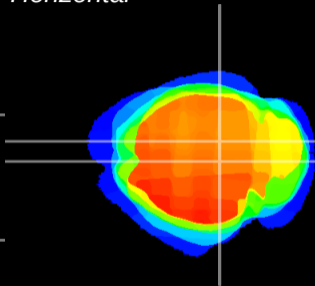

Coronal

Sagittal-R

Sagittal-L

ViBrism: CX12681
Horizontal

SC