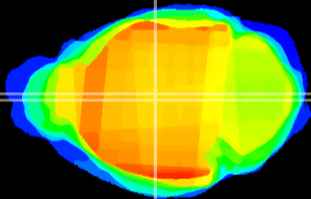

Coronal

Sagittal-R

Sagittal-L

ViBrism: CX12685
Horizontal

MD