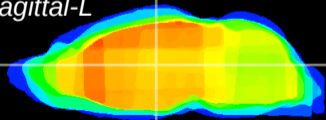

Coronal

Sagittal-R

Sagittal-L

ViBrism: CX12685
Horizontal

MD