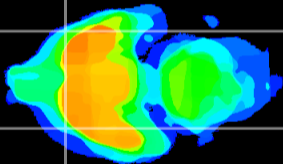

*Coronal*

*Sagittal-R*

*Sagittal-L*

ViBrism: CX12685  
*Horizontal*

Pir