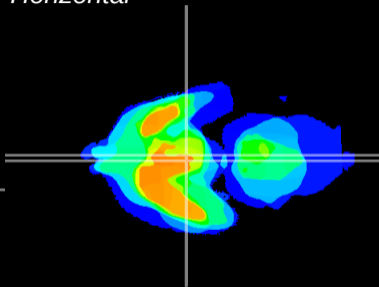

Coronal

Sagittal-R

Sagittal-L

ViBrism: CX12691
Horizontal

Arc