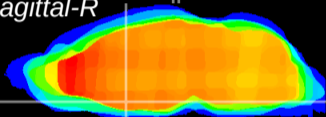

Coronal

Sagittal-R

Sagittal-L

ViBrism: CX12691
Horizontal

MPA