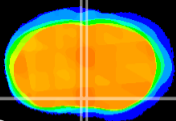

Coronal

Sagittal-R

Sagittal-L

ViBrism: CX12691
Horizontal

MPA