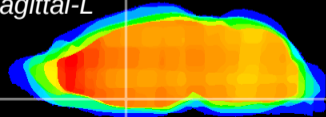

Coronal

Sagittal-R

Sagittal-L

ViBrism: CX12691
Horizontal

MPA