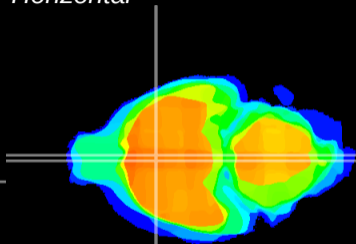

Coronal

Sagittal-R

Sagittal-L

ViBrism: CX12691
Horizontal

MPA