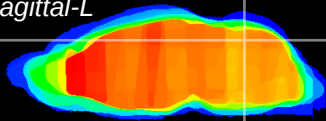

Coronal

Sagittal-R

Sagittal-L

ViBrism: CX12693  
Horizontal

Cb vermis