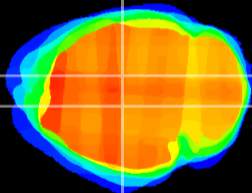

Coronal

Sagittal-R

Sagittal-L

ViBrism: CX12693
Horizontal

DG