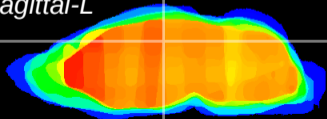

Coronal

Sagittal-R

Sagittal-L

ViBrism: CX12693
Horizontal

DG