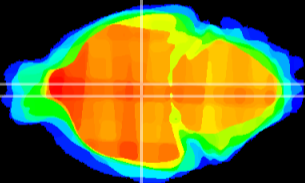

Coronal

Sagittal-R

Sagittal-L

ViBrism: CX12693
Horizontal

DM