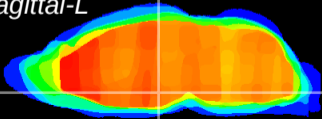

Coronal

Sagittal-R

Sagittal-L

ViBrism: CX12693
Horizontal

DM