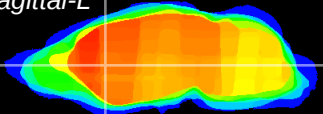

Coronal

Sagittal-R

Sagittal-L

ViBris: CX12697
Horizontal

CPU medial