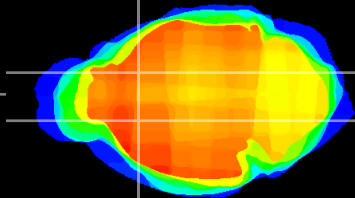

Coronal

Sagittal-R

Sagittal-L

ViBris: CX12697
Horizontal

CPU medial