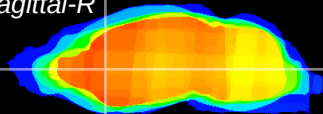

Coronal

Sagittal-R

Sagittal-L

ViBris: CX12697
Horizontal

CPU medial