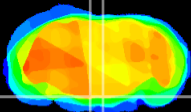

Coronal

Sagittal-R

Sagittal-L

ViBrism: CX12705
Horizontal

Pn