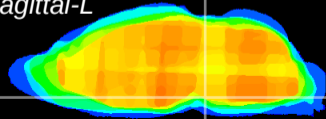

Coronal

Sagittal-R

Sagittal-L

ViBrism: CX12705
Horizontal

Pn