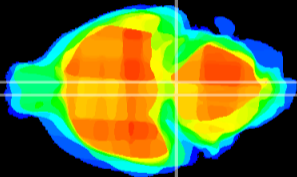

Coronal

Sagittal-R

Sagittal-L

ViBrism: CX12705
Horizontal

Pn