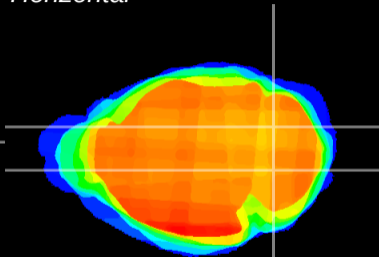

Coronal

Sagittal-R

Sagittal-L

ViBrism: CX12706  
Horizontal

Cb nucleus