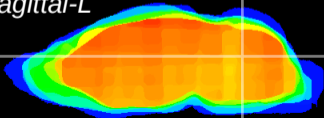

Coronal

Sagittal-R

Sagittal-L

ViBrism: CX12706  
Horizontal

Cb nucleus